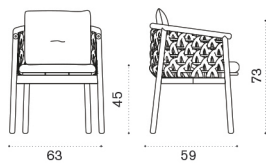

→ 10.5 | 1 box 65X70X80H 16.5 Kg

PTPDT1R6371	Teak + rope laguna/light grey
PTCUPDPP46	Cushions (seat+back), White
PTCUPDPP825	Cushions (seat+back), Deep Green
PTCUPD[A]	Cushions (seat+back), Fab[A]
PTCUPD[B]	Cushions (seat+back), Fab[B]
PTCUPD[C]	Cushions (seat+back), Fab[C]
PTCUPD[D]	Cushions (seat+back), Fab[D]
COVER835	Rain cover 64x60 h72