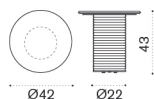

Daybed

→ 40 | 1 box 143X173X82H 57 Kg

PTDBT1R6371	Teak + rope laguna/light grey
PTCUDBPP46	Cushions, (seat+5back), White
PTCUDBPP825	Cushions, (seat+5back), Deep Green
PTCUDB[A]	Cushions, (seat+5back), Fab[A]
PTCUDB[B]	Cushions, (seat+5back), Fab[B]
PTCUDB[C]	Cushions, (seat+5back), Fab[C]
PTCUDB[D]	Cushions, (seat+5back), Fab[D]
COVER832	Rain cover 171 x 141 h77

Coffee table Ø42 H43 cm

PTTCTR71PSM	Alu. + rope light grey + muschio
PTTCTRF63PSN	Alu. + rope laguna + nebbia
COVER833	Rain cover Ø43 h42

→ 13 | 2 boxes 1X 30X30X50H 6 Kg + 1X 50X50X10H 12 Kg

Patio ^{new}