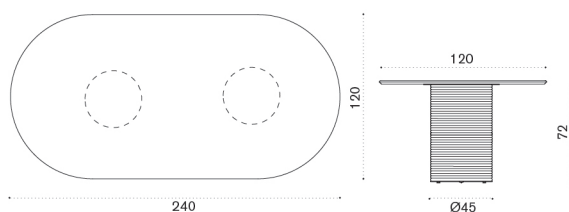

→ 154 8 | 3 boxes 1X 145X265X38H 165 Kg + 2X 60X60X79H 34 Kg

PTTPOR71MC	Alu. + rope light grey + cipollino marble
PTTPORF63MTC	Alu. + rope laguna + travertino
COVER829	Rain cover 241x121 h72