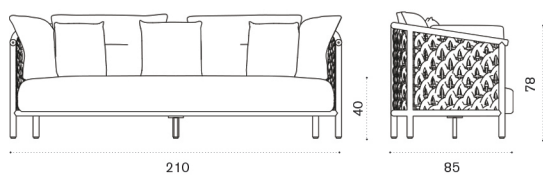

→ 29 | 1 box 88X213X82H 50 Kg

PTD3T1R6371	Teak + rope laguna/light grey
PTCUD3PP46	Cushions, (seat+5back), White
PTCUD3PP825	Cushions, (seat+5back), Deep Green
PTCUD3[A]	Cushions, (seat+5back), Fab[A]
PTCUD3[B]	Cushions, (seat+5back), Fab[B]
PTCUD3[C]	Cushions, (seat+5back), Fab[C]
PTCUD3[D]	Cushions, (seat+5back), Fab[D]
COVER831	Rain cover 211 x 86 h77

Daybed