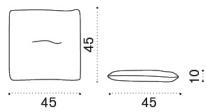

Patio ^{new}

Decorative cushion 45x45 h10 cm