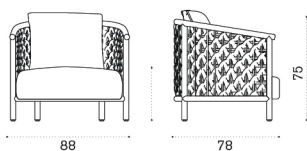

Rain cover

Rain Cover /
 Ethi-Care

Fabric categories

[A] /
 Category A

[B] /
 Category B

[C] /
 Category C

[D] /
 Category D

Patio ^{new}

Lounge armchair

→ 17 | 1 box 85X95X85H 37 Kg

Item	Description
PTPLT1R6371	Teak + rope laguna/light grey
PTCUPLPP46	Cushions, (seat+back), White
PTCUPLPP825	Cushions, (seat+back), Deep Green
PTCUPL[A]	Cushions, (seat+back), Fab[A]
PTCUPL[B]	Cushions, (seat+back), Fab[B]
PTCUPL[C]	Cushions, (seat+back), Fab[C]
PTCUPL[D]	Cushions, (seat+back), Fab[D]
COVER830	Rain cover 89 x 79 h77