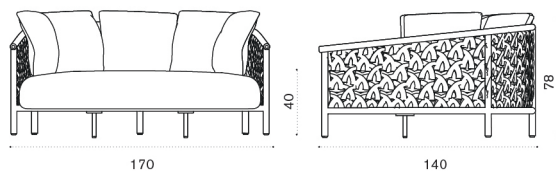

→ 40 | 1 box 143X173X82H 57 Kg

PTDBT1R6371	Teak + rope laguna/light grey
PTCUDBPP46	Cushions, (seat+5back), White
PTCUDBPP825	Cushions, (seat+5back), Deep Green
PTCUDB[A]	Cushions, (seat+5back), Fab[A]
PTCUDB[B]	Cushions, (seat+5back), Fab[B]
PTCUDB[C]	Cushions, (seat+5back), Fab[C]
PTCUDB[D]	Cushions, (seat+5back), Fab[D]
COVER832	Rain cover 171 x 141 h77

Coffee table Ø42 H43 cm

PTTCTR71PSM	Alu. + rope light grey + muschio
PTTCTRF63PSN	Alu. + rope laguna + nebbia
COVER833	Rain cover Ø43 h42

→ 13 | 2 boxes 1X 30X30X50H 6 Kg + 1X 50X50X10H 12 Kg