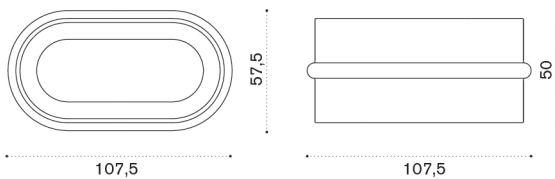

Design: Studiopepe

Material

CS11 /
Concrete
Mastice

CS10 /
Concrete
Sabbia

Rain cover

Rain Cover /
Ethil-Care

F Pot Ø50 H60 cm

Item

- INVATFCS10
- INVATFCS11

Description

- Sabbia
- Mastice

→ 20 | info pack on request

M Pot Ø50 H60 cm

- INVATMCS10
- INVATMCS11

- Sabbia
- Mastice

→ 20 | info pack on request

M Pot 50X100 H50 cm

- INVAOMCS10
- INVAOMCS11

- Sabbia
- Mastice

→ 40 | info pack on request