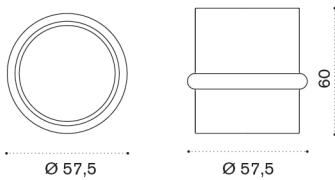

Design: Studiopepe

Material

CS11 /
Concrete
Mastice

CS10 /
Concrete
Sabbia

Rain cover

Rain Cover /
Ethil-Care

F Pot Ø50 H60 cm

Item

- INVATFCS10
- INVATFCS11

Description

- Sabbia
- Mastice

→ 20 | info pack on request

M Pot Ø50 H60 cm

- INVATMCS10
- INVATMCS11

- Sabbia
- Mastice

→ 20 | info pack on request

M Pot 50X100 H50 cm

- INVAOMCS10
- INVAOMCS11

- Sabbia
- Mastice

→ 40 | info pack on request