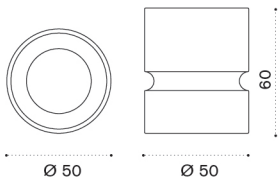

Design: Studiopepe

Material

CS11 /
Concrete
Mastice

CS10 /
Concrete
Sabbia

Rain cover

Rain Cover /
Ethil-Care

F Pot Ø50 H60 cm

Item

- INVATFCS10
- INVATFCS11

Description

- Sabbia
- Mastice

→ 20 | info pack on request

M Pot Ø50 H60 cm

- INVATMCS10
- INVATMCS11

- Sabbia
- Mastice

→ 20 | info pack on request

M Pot 50X100 H50 cm

- INVAOMCS10
- INVAOMCS11

- Sabbia
- Mastice

→ 40 | info pack on request