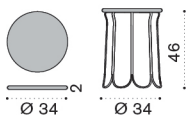

Stool Ø33 H44 cm

Item	Description
 FOSGB38	Barstool, olive green
 FOSGB56	Barstool, limestone white
 FOSGB66	Barstool, cinnamon
 FOSGBG	Barstool, dark grey
 FOSGB604	Barstool, blue green
 COVER837	Rain cover Ø34 h44

 → 4 |  1 box 40X40X50H 5 Kg

Coffee table Ø34 h46 cm

  FOTCB38PSO	Olive green + oliva
  FOTCB56PSN	Limestone white + nebbia
  FOTCB66PSS	Cinnamon + senape
  FOTCBGPSL	Dark grey + london smoke
 COVER838	Rain cover Ø35 h46