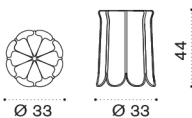

B604 / Metal
Textured Blue
Green

Material - Table top

PSO /
Enamelled
Lava Stone
Oliva

PSN /
Enamelled
Lava Stone
Nebbia

PSS /
Enamelled
Lava Stone
Senape

PSL /
Enamelled
Lava Stone
London
Smoke

Rain cover

Rain Cover /
Ethi-Care

Stool Ø33 H44 cm

Item	Description
 FOSGB38	Barstool, olive green
 FOSGB56	Barstool, limestone white
 FOSGB66	Barstool, cinnamon
 FOSGBG	Barstool, dark grey
 FOSGB604	Barstool, blue green
 COVER837	Rain cover Ø34 h44