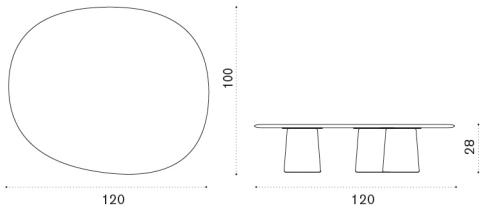

BLTCRM1H2GCGMVG

Verde guatemala + forest green

BLTCRM1H2GCCMTC

Travertino glossy + light cream

COVER844

Rain cover 161 x 101 h39

→ 45.5 | 2 boxes 1X 121X181X35H 96Kg + 3X 32X32X50H 5 Kg

Coffee table 120X100 H28 cm