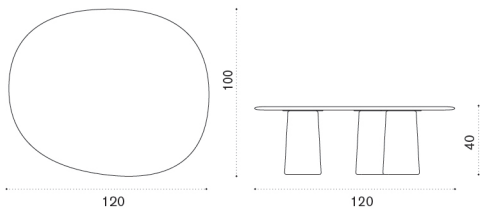

Coffee table 120X100 H40 cm

→ 40.5 | 2 boxes 1X 120X140X35H 76Kg + 3X 32X32X50H 5 Kg

BLTCRM2H2GCRMRF	Rosso francia + red
BLTCRM2H2GCGMVG	Verde guatemale + forest green
BLTCRM2H2GCCMTC	Travertino glossy + light cream
COVER840	Rain cover 121 x 101 h39

Coffee table 46X42 H28 cm

→ 18 | 2 boxes 1X 55X55X20H 20Kg + 1X 32X32X35H 4,5 Kg

BLTCTH1GCRMRF	Rosso francia + red
BLTCTH1GCGMVG	Verde guatemale + forest green
BLTCTH1GCCMTC	Travertino glossy + light cream
COVER842	Rain cover 51 x 45 h27

Coffee table 46X42 H40 cm

→ 18.5 | 2 boxes 1X 55X55X20H 20Kg + 1X 32X32X50H 5 Kg

BLTCTH2GCRMRF	Rosso francia + red
BLTCTH2GCGMVG	Verde guatemale + forest green
BLTCTH2GCCMTC	Travertino glossy + light cream
COVER841	Rain cover 51 x 45 h39