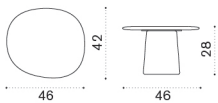

→ 18 | 2 boxes 1X 55X55X20H 20Kg + 1X 32X32X35H 4,5 Kg

BLTCTH1GCRMRF	Rosso francia + red
BLTCTH1GCGMVG	Verde guatemale + forest green
BLTCTH1GCCMTC	Travertino glossy + light cream
COVER842	Rain cover 51 x 45 h27

Coffee table 46X42 H40 cm