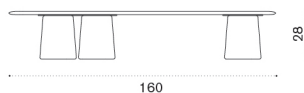

Design: Ethimo

Material

MRF / Marmo Rosso Francia /
+ GCR / Glazed Ceramic Red

MVG / Marmo Verde
Guatemala
+ GCG / Glazed Ceramic
Forest Green

MTC / Travertino glossy
+ GCC / Glazed Ceramic
Light Cream

Rain cover

Rain Cover /
Ethi-Care

Coffee table 160X100 H28 cm

Item

BLTCRM1H1GCRMRF

Description

Rosso francia + red

BLTCRM1H1GCGMVG

Verde guatemala + forest green