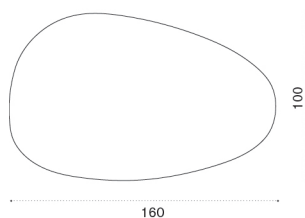

Rain Cover /
Ethi-Care

Coffee table 160X100 H28 cm

Item

BLTCRM1H1GCRMRF

Description

Rosso francia + red

BLTCRM1H1GCGMVG

Verde guatemala + forest green