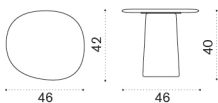

→ 18.5 | 2 boxes 1X 55X55X20H 20Kg + 1X 32X32X50H 5 Kg

BLTCTH2GCRMRF	Rosso francia + red
BLTCTH2GCGMVG	Verde guatemale + forest green
BLTCTH2GCCMTC	Travertino glossy + light cream
COVER841	Rain cover 51 x 45 h39