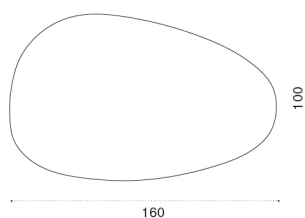

BLTCRM1H1GCCMTC

Travertino glossy + light cream

COVER839

Rain cover 161 x 101 h27

→ 44 | 2 boxes 1X 121X181X35H 96Kg + 3X 32X32X35H 4,5 Kg

Coffee table 160X100 H40 cm

BLTCRM1H2GCRMRF

Rosso francia + red