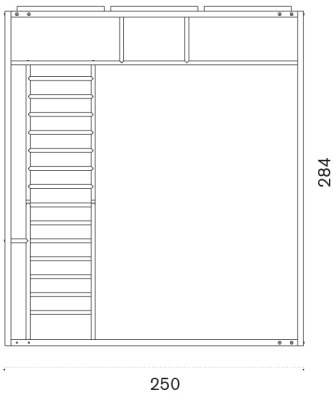

# Out-Fit<sup>new</sup>

Gym

Item

● ● ● OFT1S78

Description

Gym 2,5 X 2,5 rust and teak with equipment

→ 431 | 11 boxes | info pack on request 524.5 Kg