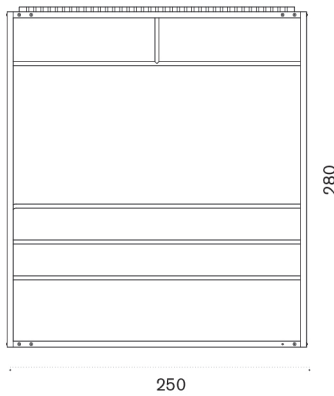

# Out-Fit<sup>new</sup>

Gym

Item

● ● ● OFT1S78

Description

Gym 2,5 X 2,5 rust and teak with equipment

→ 431 | 11 boxes | info pack on request 524.5 Kg