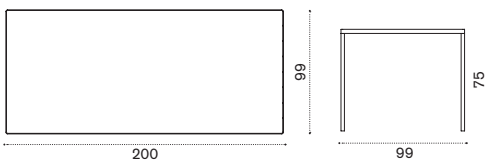

Teak → 54 | Ceramic-stone → 65 → 8 | 1 box 119X231X41H 84 Kg

Ethimo