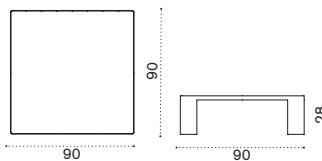

Teak → 19 | Ceramic-stone → 21 | 1 box 97X97X33H 24 Kg

Ethimo