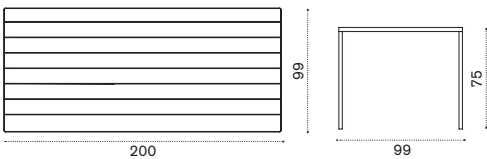

ESTPRD43T5	Warmwhite + pickled teak
ESTPRD43LN	Warmwhite + slate grey
ESTPRD43LG	Warmwhite + dove grey
COVER125	Rain cover 201 x 101 h75