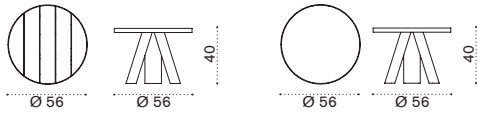

Round coffee table Ø 56

Teak → 8 | Ceramic-stone → 9

1 box 61X61X44H 11 Kg

Item

Description

- ESTCTD43T5 Warmwhite + pickled teak
- ESTCTD43LN Warmwhite + slate grey
- ESTCTD43LG Warmwhite + dove grey
- COVER215 Rain cover Ø 57 h39