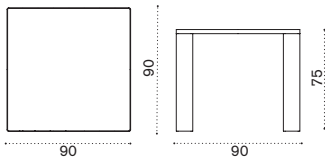

Teak → 20 | Ceramic-stone → 25 → 4 | 1 box 97X97X21H 25 Kg

Rectangular dining table 200x99