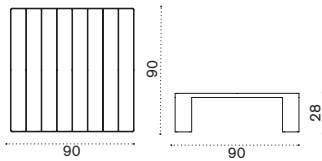

Teak → 19 | Ceramic-stone → 21 | 1 box 97X97X33H 24 Kg

Ethimo