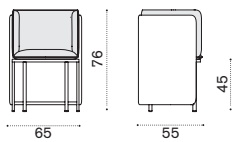

Ethimo

Round coffee table Ø 56

Teak  → 8 | Ceramic-stone  → 9

 1 box 61X61X44H 11 Kg

Item

Description

-  ESTCTD43T5 Warmwhite + pickled teak
-  ESTCTD43LN Warmwhite + slate grey
-  ESTCTD43LG Warmwhite + dove grey
-  COVER215 Rain cover Ø 57 h39

Oval coffee table 160x80

 → 21 |  1 box 83X164X43H 28 Kg

-  ESTCOD43T5 Warmwhite + pickled teak
-  COVER312 Rain cover 162 x 81 h40

Sun lounger

-  ESLEWNFD43T5 Tight natwick + warmwhite + p. teak
-  ESCULEAW25 Mattress, nature white
-  COVER311 Rain cover 83 x 212 h40

 → 44 |  |  2 boxes 1X 1 box 85X218X48H 48 Kg + 1X 130x70x20H 7 Kg

Dining armchair

-  ESPDH1WNFD43 Tight natwick + warmwhite
-  ESPDH1WNHD43 Wide natwick + warmwhite
-  ESCUPDAW25 Cushions, seat+back, nature white
-  COVER219 Rain cover 66 x 56 h75

 → 13 |  1 box 60X70X90H 23 Kg

Oval dining table 240x112,4

-  ESTPOD43T5 Warmwhite + pickled teak
-  COVER218 Rain cover 241 x 113 h74

 → 55 |  |  1 box 127X252X38H 95 Kg

Esedra

Design: Luca Nichetto

Collection composed of:
3 seater sofa / lounge armchair
/ coffee table / square, rectangular
and oval dining table / dining armchair
/ sunbed.