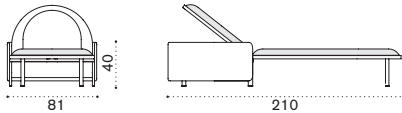

- ESLEWNFD43T5 Tight natwick + warmwhite + p. teak
- ESCULEAW25 Mattress, nature white
- COVER311 Rain cover 83 x 212 h40

→ 44 | | 2 boxes 1X 1 box 85X218X48H 48 Kg + 1X 130x70x20H 7 Kg