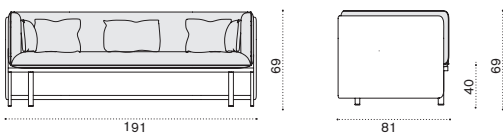

→ 50 | 1 box 83X194X102H 82,5 Kg

- ESD3H1WNFD43 Tight natwick + warmwhite
- ESD3H1WNHD43 Wide natwick + warmwhite

- ESCUD3AW25 Cushions, seat+5 back, nature white
- COVER212 Rain cover 192 x 82 h68