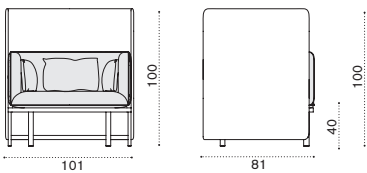

→ 35 | 1 box 89X111X133H 55,7 Kg

- ESPLH2WNFD43 Tight natwick + warmwhite
- ESPLH2WNHD43 Wide natwick + warmwhite

- ESCUPLAW25 Cushions, seat+3 back, nature white
- ESCUTEA25 Headrest cushion, nature white
- COVER211 Rain cover 102 x 82 h99

3 seater sofa