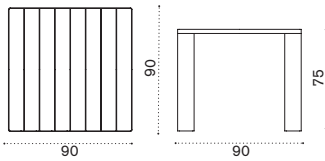

Esedra

Design: Luca Nichetto

Collection composed of:
3 seater sofa / lounge armchair
/ coffee table / square, rectangular
and oval dining table / dining armchair
/ sunbed.

FSC™ certified product

Square dining table 90x90

Item	Description
ESTPQD43T5	Warmwhite + pickled teak
ESTPQD43LN	Warmwhite + slate grey
ESTPQD43LG	Warmwhite + dove grey
COVER124	Rain cover 91 x 91 h74