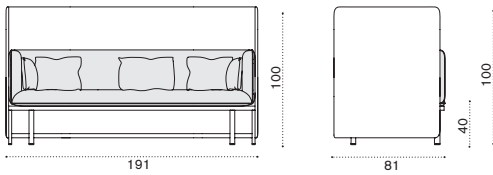

3 seater sofa

→ 50 | 1 box 83X194X102H 82,5 Kg

- ESD3H1WNFD43 Tight natwick + warmwhite
- ESD3H1WNHD43 Wide natwick + warmwhite

- ESCUD3AW25 Cushions, seat+5 back, nature white
- COVER212 Rain cover 192 x 82 h68

Esedra

Design: Luca Nichetto

Collection composed of:
3 seater sofa / lounge armchair
/ coffee table / square, rectangular
and oval dining table / dining armchair
/ sunbed.

FSC™ certified product

3 seater high back sofa

Item	Description
 ESD3H2WNFD43	Tight natwick + warmwhite
 ESD3H2WNHD43	Wide natwick + warmwhite
 ESCUD3AW25	Cushions, seat+5 back, nature white
 ESCUTEA25	Headrest cushion, nature white
 COVER213	Rain cover 192 x 82 h99