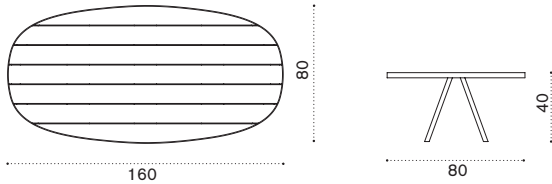

Oval coffee table 160x80

→ 21 | 1 box 83X164X43H 28 Kg

- ESTCOD43T5 Warmwhite + pickled teak
- COVER312 Rain cover 162 x 81 h40

Sun lounger