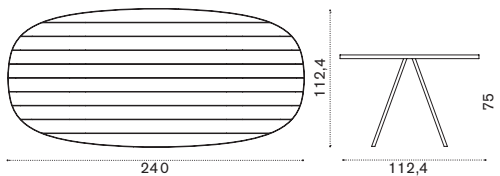

 → 44 |  |  2 boxes 1X 1 box 85X218X48H 48 Kg + 1X 130x70x20H 7 Kg

Dining armchair

-  ESPDH1WNFD43 Tight natwick + warmwhite
-  ESPDH1WNHD43 Wide natwick + warmwhite
-  ESCUPDAW25 Cushions, seat+back, nature white
-  COVER219 Rain cover 66 x 56 h75

 → 13 |  1 box 60X70X90H 23 Kg

Oval dining table 240x112,4

-  ESTPOD43T5 Warmwhite + pickled teak
-  COVER218 Rain cover 241 x 113 h74

 → 55 |  |  1 box 127X252X38H 95 Kg

Esedra

Design: Luca Nichetto

Collection composed of:
3 seater sofa / lounge armchair
/ coffee table / square, rectangular
and oval dining table / dining armchair
/ sunbed.