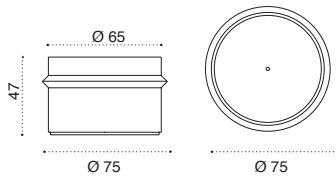

Bulbi^{new}

Design: Studiopepe

Collection composed of:
plant pot.

Dahlia

Item

- BUDHCS04
- BUDHCS05
- BUDHCS06

Description

- Grigio carbone
- Rosso mattone
- Verde foglia

→ 37 | info pack on request