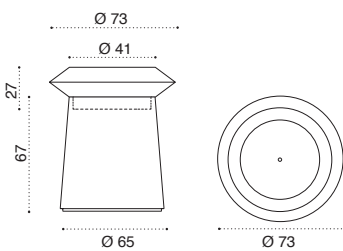

Compo Crocus (Allium + Crocus)