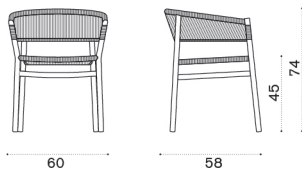

Warmgrey + round rope dark grey

- KICUPDAW24

seat cushion 46x42 h2, nature grey

- KICUPDAW25

seat cushion 46x42 h2, nature white

- KICUPDAW39

seat cushion 46x42 h2, espresso

- COVER313

Rain cover 62 x 60 h74

6,5 1 box 62X82X127H 37 Kg