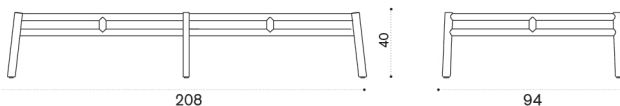

| 1 box 98X215X40H 24 Kg