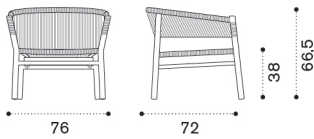

Kilt

Design: Marcello Ziliani

Lounge armchair

Item	Description
KIPLT1RCS	Teak + round rope sand
KIPLT1R56	Teak + round rope olive green
KIPLT1R52	Teak + round rope ruby wine
KIPLT5RCD	Pickled teak + round rope dark grey
KICUPL0001-50	Cushion (seat+back) soft ivory/piping tortora
COVER502	Rain cover 78 x 72 h70

| 1 box 81X86X95H 28 Kg

Sunbed

KILET1RCS	Teak + round rope sand
KICULEC42	Mattress, canapa grey, D 80 L 190 H 7
KICULEO001-50	Mattress, soft ivory melange/piping tortora D 80 L 190 H 7
KICURLEC42	Roll cushion, Ø21 L 70 canapa grey
KICURLEO001	Roll cushion, Ø21 L 70 soft ivory melange
KICUGLEC42	Pillow cushion, 60x45 canapa grey
KICUGLEO001	Pillow cushion, 60x45 soft ivory melange
COVER807	Rain cover 209x96 h40