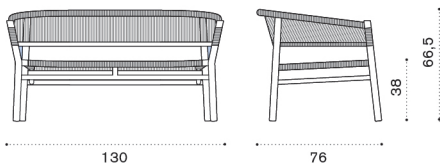

## Square dining table 91x91

→ 18 4 1 box 96X96X207H 25 Kg

Item	Description
KITPQT1	Teak
KITPQT5	Pickled teak
COVER500	Rain cover 93 x 93 h78

## Square coffee table 65x65

→ 7 1 box 75X74X40H 15 Kg

KITCQT1	Teak
KITCQT5	Pickled teak
COVER501	Rain cover 73 x 73 h38

## 2 seater sofa

KID2T1RCS	Teak + round rope sand
KID2T5RCD	Pickled teak + round rope dark grey
KICUD20001-50	Cushion (seat+back) soft ivory/piping tortora
COVER620	Rain cover 135x78 h70

→ 13 1 box 85X135X75H 20 Kg