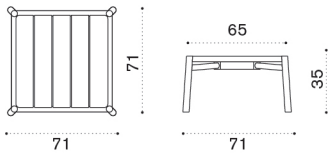

→ 7 1 box 75X74X40H 15 Kg

KITCQT1	Teak
KITCQT5	Pickled teak
COVER501	Rain cover 73 x 73 h38

2 seater sofa

KID2T1RCS	Teak + round rope sand
KID2T5RCD	Pickled teak + round rope dark grey
KICUD20001-50	Cushion (seat+back) soft ivory/piping tortora
COVER620	Rain cover 135x78 h70