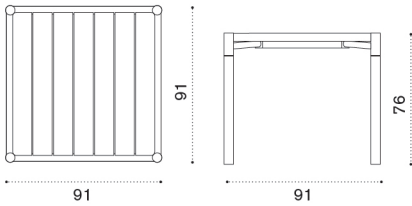

Kilt

Square dining table 91x91

→ 18 4 1 box 96X96X207H 25 Kg

Item	Description
KITPQT1	Teak
KITPQT5	Pickled teak
COVER500	Rain cover 93 x 93 h78

Square coffee table 65x65