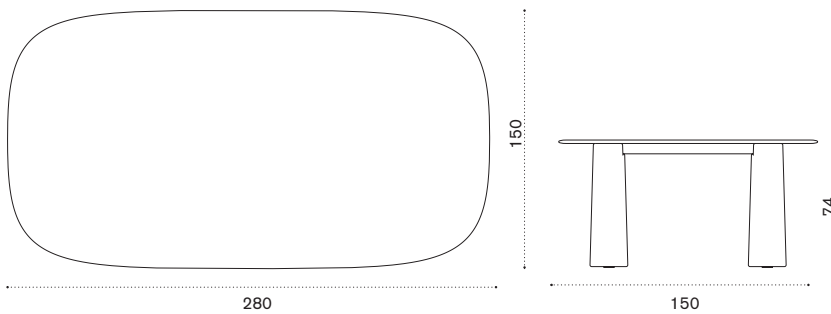

Steward ^{new}

Design: Ethimo

Collection composed of:
rotating tray

Steward – Turning tray

Item

● BLVST11

Description

Iroko, rotating tray Ø60

📦 → 4 | 📦 1 box 62X62X8H 6 Kg

Rectangular dining table 280x150

● BLTPRM1PGA

Stone/concrete beige

● COVER727

Rain cover 281 x 151 h74

📦 → 315 | 🪑 → 10-12 | 📦 2 boxes 1X 80X140X50H 135 Kg + 1X 288X160X20H 215 Kg

Outdoor Decor