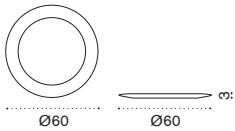

## Steward – Turning tray

Item

● BLVST11

Description

Iroko, rotating tray Ø60

📦 → 4 | 📦 1 box 62X62X8H 6 Kg