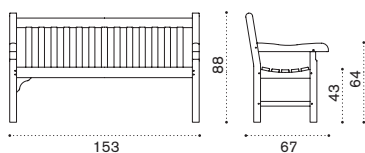

→ 12,5 | 1 box 72X98X26H 18 Kg + 1 box cushion 50X60X10H 2 Kg

Bench

	NHPAT5	Pickled teak
	NHPAT1	Teak
	NHPAM3	Mahogany Ostuni white
	NHPAM2	Mahogany Pantelleria blue
	NHPAM4	Mahogany Langhe green
	NHPAM6	Mahogany Lipari grey