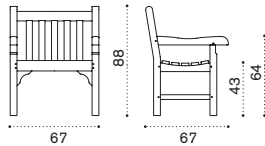

Notting Hill

Design: Ethimo

Collection composed of:
bench / armchair.

FSC™ certified product

Material

Material

Fabrics

Rain cover

Armchair

Item

Description

	NHPOT5	Pickled teak
	NHPOT1	Teak
	NHPOM3	Mahogany Ostuni white
	NHPOM2	Mahogany Pantelleria blue
	NHPOM4	Mahogany Langhe green
	NHPOM6	Mahogany Lipari grey
	NHCUPAA1	Cushion, ivory, D 48 L 57 H 6
	NHCUPAAW28	Cushion, black stone, D 48 L 57 H 6
	NHCUPAA29	Cushion, cherry red, D 48 L 57 H 6
	NHCUPAAW39	Cushion, espresso, D 48 L 57 H 6
	COVER538	Rain cover 69 x 69 h88

→ 12,5 | 1 box 72X98X26H 18 Kg + 1 box cushion 50X60X10H 2 Kg

Bench

	NHPAT5	Pickled teak
	NHPAT1	Teak
	NHPAM3	Mahogany Ostuni white
	NHPAM2	Mahogany Pantelleria blue
	NHPAM4	Mahogany Langhe green
	NHPAM6	Mahogany Lipari grey

	NHCUPAA1	2 Cushions, ivory D 48 L 72 H 6
	NHCUPAAW28	2 Cushions, black stone D 48 L 72 H 6
	NHCUPAA29	2 Cushions, cherry red D 48 L 72 H 6
	NHCUPAAW39	2 Cushions, espresso D 48 L 72 H 6
	COVER413	Rain cover 155 x 69 h88

→ 21 | 1 box 72X160X26H 30 Kg + 1 box cushion 50X76X15H 4 Kg

Ethimo