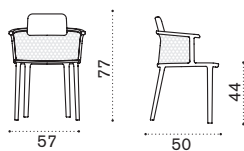

Dining armchair

Item

	NIPDD43T1	Alu. warmwhite + teak
	NIPDD44T1	Alu. warmgrey + teak
	NIPDDGT1	Alu. dark grey + teak
	NIPDD48T1	Alu. sepia black + teak
	NIPDD51T1	Alu. coffee brown + teak
	NIPDD38T1	Alu. olive green + teak
	NIPDDRT1	Alu. warmred + teak

Description

	NICUPDSBAW25	Soft back, nature white
	NICUPDSBAW24	Soft back, nature grey
	NICUPDSBAW28	Soft back, black stone

	NICUPDAW25	Cushion, seat, nature white
	NICUPDAW24	Cushion, seat, nature grey
	NICUPDAW28	Cushion, seat, black stone

	COVER206	Rain cover 58 x 51 h76

→ 8,5 | 1 box 61X90X73H 24 Kg → 2 pcs

Ethimo