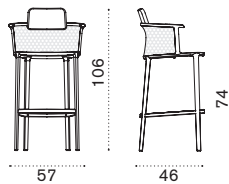

Description

	NICUPDSBAW25	Soft back, nature white
	NICUPDSBAW24	Soft back, nature grey
	NICUPDSBAW28	Soft back, black stone

	NICUPDAW25	Cushion, seat, nature white
	NICUPDAW24	Cushion, seat, nature grey
	NICUPDAW28	Cushion, seat, black stone

	COVER206	Rain cover 58 x 51 h76
--	----------	------------------------

→ 8,5 | 1 box 61X90X73H 24 Kg → 2 pcs

Ethimo

Nicolette

Barstool

Item

-  NISGD43T1
-  NISGD44T1
-  NISGDGT1
-  NISGD48T1
-  NISGD51T1
-  NISGD38T1
-  NISGDRT1