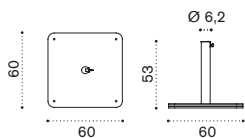

→ 48 | 3 boxes 1X 12X12X65H 1,5 Kg + 2X 62X62X3H 23,5 Kg

Base 70 kg
only for item:UMOMQM2

OMBAM23PB31	White
OMBAM23PB40	Mud grey