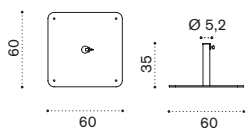

Rectangular umbrella 3x2 m

-   UMOMRP9 Dove grey
-   UMOMRP7 White
-   UMOMRP77 Red

-  UMOMRP9 Dove grey
 -  UMOMRP7 White
 -  UMOMRP77 Red
-
-  COVER244 Rain cover, 27,5 Ø h260

 → 12   |  1 box 21X260X21H 14 Kg

Ethimo

Square umbrella 3,5x3,5 m

Item	Description
UMOMQM2P9	Dove grey
UMOMQM2P7	White
COVER246	Rain cover, 27,5 Ø h280

→ 13 | 1 box 23X278X23H 19 Kg

Base 23 kg
only for item:UMOMQM1 – UMOMR

OMBAM11PB31	White
OMBAM11PB40	Mud grey

→ 23 | 2 boxes 1X 10X10X45H 19 Kg + 1X 62X62X3H 23,5 Kg

Base 47 kg
only for item:UMOMQM1 – UMOMR

OMBAM12PB31	White
OMBAM12PB40	Mud grey

→ 47 | 3 boxes 1X 10X10X45H 1 Kg + 2X 62X62X3H 23,5 Kg

Base 48 kg
only for item:UMOMQM2