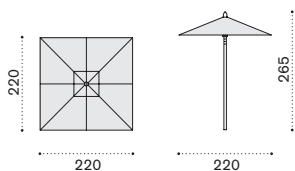

Fabrics

Polyester
Dove Grey

Polyester
White

Polyester
Red

Rain cover

Ethi-Care

Square umbrella 2,2x2,2 m

Item

-   UMOMQM1P9 Dove grey
-   UMOMQM1P7 White
-   UMOMQM1P77 Red

Description

-  UMOMQM1P9 Dove grey
 -  UMOMQM1P7 White
 -  UMOMQM1P77 Red
-
-  COVER244 Rain cover, 27,5 Ø h260

 → 12   |  1 box 21X260X21H 13 Kg

Rectangular umbrella 3x2 m

-   UMOMRP9 Dove grey
-   UMOMRP7 White
-   UMOMRP77 Red

-  UMOMRP9 Dove grey
 -  UMOMRP7 White
 -  UMOMRP77 Red
-
-  COVER244 Rain cover, 27,5 Ø h260

 → 12   |  1 box 21X260X21H 14 Kg