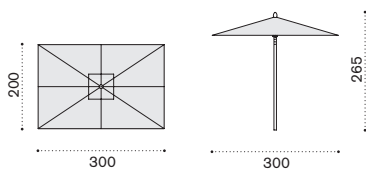

Fabrics

Polyester
Dove Grey

Polyester
White

Polyester
Red

Rain cover

Ethi-Care

Square umbrella 2,2x2,2 m

Item

-   UMOMQM1P9 Dove grey
-   UMOMQM1P7 White
-   UMOMQM1P77 Red

Description

-  UMOMQM1P9 Dove grey
 -  UMOMQM1P7 White
 -  UMOMQM1P77 Red
-
-  COVER244 Rain cover, 27,5 Ø h260

 → 12   |  1 box 21X260X21H 13 Kg

Rectangular umbrella 3x2 m

-   UMOMRP9 Dove grey
-   UMOMRP7 White
-   UMOMRP77 Red

-  UMOMRP9 Dove grey
 -  UMOMRP7 White
 -  UMOMRP77 Red
-
-  COVER244 Rain cover, 27,5 Ø h260

 → 12   |  1 box 21X260X21H 14 Kg