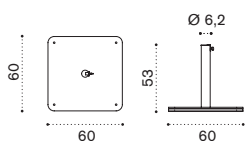

→ 70 | 4 boxes 1X 12X12X65H 1,5 Kg + 3X 62X62X3H 23,5 Kg

Outdoor Decor