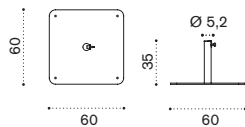

Ethimo

Square umbrella 3,5x3,5 m

Item	Description
UMOMQM2P9	Dove grey
UMOMQM2P7	White
COVER246	Rain cover, 27,5 Ø h280

→ 13 | 1 box 23X278X23H 19 Kg

Base 23 kg
only for item:UMOMQM1 – UMOMR

OMBAM11PB31	White
OMBAM11PB40	Mud grey

→ 23 | 2 boxes 1X 10X10X45H 19 Kg + 1X 62X62X3H 23,5 Kg

Base 47 kg
only for item:UMOMQM1 – UMOMR

OMBAM12PB31	White
OMBAM12PB40	Mud grey

→ 47 | 3 boxes 1X 10X10X45H 1 Kg + 2X 62X62X3H 23,5 Kg

Base 48 kg
only for item:UMOMQM2