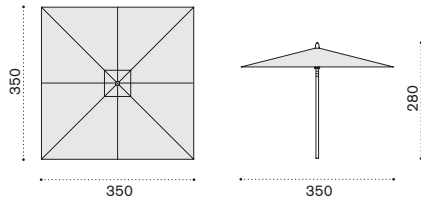

-   UMOMQM1P9 Dove grey
-   UMOMQM1P7 White
-   UMOMQM1P77 Red

Description

-  UMOMQM1P9 Dove grey
 -  UMOMQM1P7 White
 -  UMOMQM1P77 Red
-
-  COVER244 Rain cover, 27,5 Ø h260

 → 12   |  1 box 21X260X21H 13 Kg

Rectangular umbrella 3x2 m

-   UMOMRP9 Dove grey
-   UMOMRP7 White
-   UMOMRP77 Red

-  UMOMRP9 Dove grey
 -  UMOMRP7 White
 -  UMOMRP77 Red
-
-  COVER244 Rain cover, 27,5 Ø h260

 → 12   |  1 box 21X260X21H 14 Kg

Ethimo

Square umbrella 3,5x3,5 m

Item	Description
UMOMQM2P9	Dove grey
UMOMQM2P7	White
COVER246	Rain cover, 27,5 Ø h280

→ 13 | 1 box 23X278X23H 19 Kg

Base 23 kg
only for item:UMOMQM1 – UMOMR

OMBAM11PB31	White
OMBAM11PB40	Mud grey