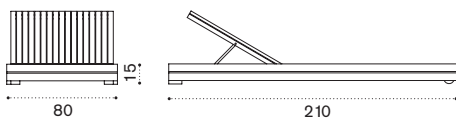

Acrylic
Dove Grey

Velum
White Stone

Rain cover

Ethi-Care

Lounge bed with curtains

→ 91 | 3 boxes 2X 220X89X21H 44 Kg + 1X 21X26X213H 21Kg + kit tende 5 Kg
1 box cushion 70X166X36H 5,5 Kg

Item

Description

	EZALT1S00T1	Teak + stainless steel + curtains
	EZCUALA1	2 mattresses, ivory, D 76 L 198 H 8,5
	EZCUALA12	2 mattresses, dove grey, D 76 L 198 H 8,5

Sun lounger

→ 37 | 1 box 220X89X21H 44 Kg + 1 box cushion 70X166X18H 5,5 Kg