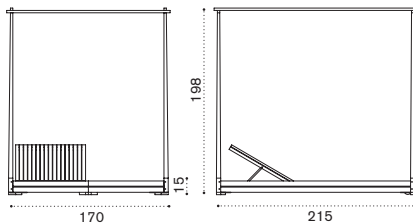

Acrylic
Dove Grey

Velum
White Stone

Rain cover

Ethi-Care

Lounge bed with curtains

→ 91 | 3 boxes 2X 220X89X21H 44 Kg + 1X 21X26X213H 21Kg + kit tende 5 Kg
1 box cushion 70X166X36H 5,5 Kg

Item

Description

	EZALT1S00T1	Teak + stainless steel + curtains
	EZCUALA1	2 mattresses, ivory, D 76 L 198 H 8,5
	EZCUALA12	2 mattresses, dove grey, D 76 L 198 H 8,5

Sun lounger

→ 37 | 1 box 220X89X21H 44 Kg + 1 box cushion 70X166X18H 5,5 Kg

	EZLES00T1	Teak + stainless steel
	EZCULEA1	Mattress, ivory, H 8,5 D 76 L 198
	EZCULEA12	Mattress, grey, H 8,5 D 76 L 198
	COVER138	Rain cover 211 x 81 h20

Ethimo