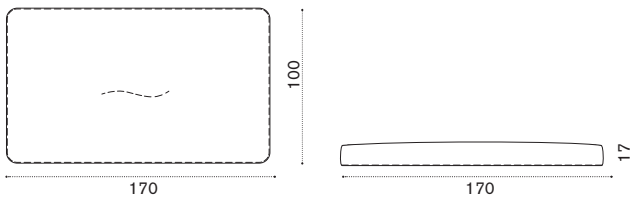

→ 12 | 1 box cushion 172X102X20H 14 Kg