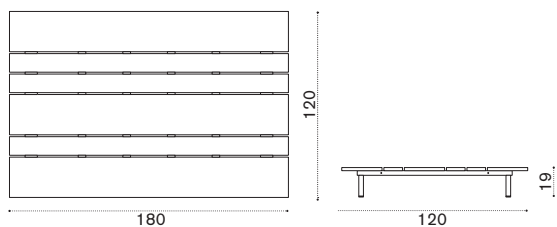

 → 39,5  |  1 box 188X128X40H 48 Kg

Module 120x240

 CPBAM3T1DG	Teak + alu. dark grey
 COVER662	Rain cover 121 x241xh34

 → 54  |  1 box 246X128X49H 70 Kg

Calipso

Design: Ilaria Marelli

Collection composed of:
S module / L module
/ XL module / mattress
/ coffee table