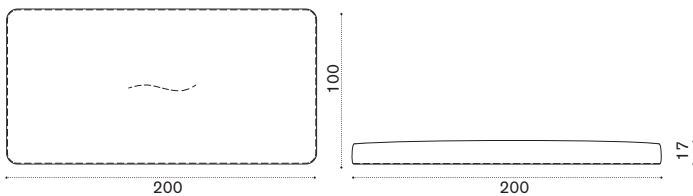

-  CPCUM2O001
-  CPCUM2O732

- Seat cushion, soft ivory melange
- Seat cushion, aquamarine

 → 12  |  1 box cushion 172X102X20H 14 Kg

Cushion 200x100 cm

-  CPCUM3O001
-  CPCUM3O732

- Seat cushion, soft ivory melange
- Seat cushion, aquamarine