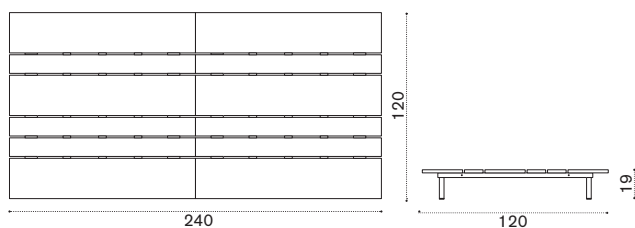

Ethi-Care

Calipso

Module 120x120

Item	Description
 CPBAM1T1DG	Teak + alu. dark grey
 COVER660	Rain cover 121 x121xh34

 → 27  |  1 box 128X128X20H 30 Kg

Module 120x180

 CPBAM2T1DG	Teak + alu. dark grey
 COVER661	Rain cover 121 x 181 h34

 → 39,5  |  1 box 188X128X40H 48 Kg

Module 120x240

 CPBAM3T1DG	Teak + alu. dark grey
 COVER662	Rain cover 121 x241xh34

 → 54  |  1 box 246X128X49H 70 Kg

Calipso

Design: Ilaria Marelli

Collection composed of:
S module / L module
/ XL module / mattress
/ coffee table