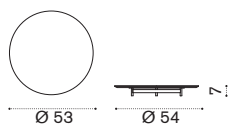

 → 1,5  |  1 box cushion 52X32X12H 2,5 Kg

Back cushion 45x45 cm

  CPCUSCQO001	Back cushion, soft ivory melange
  CPCUSCQO732	Back cushion, aquamarine
  CPCUSCQO11440	Back cushion, elitis corsaro acquamarine

 → 1  |  1 box cushion 47X47X12H 2 Kg

Coffee table Ø53 H7

  CPTCH1DGLI	Dark grey + ice white
  CPTCH1DGLEE	Dark grey + brown
  CPTCH1DGSPS	Dark grey + acquamarina

 → 9 |  1 box 58X58X10H 11 Kg

Ethimo

Calipso