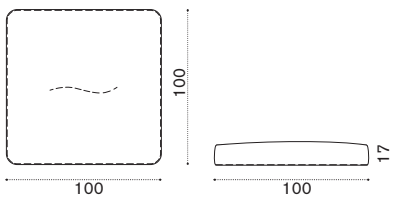

 → 39,5  |  1 box 188X128X40H 48 Kg

Module 120x240

 CPBAM3T1DG	Teak + alu. dark grey
 COVER662	Rain cover 121 x241xh34

 → 54  |  1 box 246X128X49H 70 Kg

Calipso

Design: Ilaria Marelli

Collection composed of:
S module / L module
/ XL module / mattress
/ coffee table

FSC™ certified product

Cushion 100x100 cm

Item

-  CPCUM1O001
-  CPCUM1O732

Description

- Seat cushion, soft ivory melange
- Seat cushion, aquamarine

 → 7  |  1 box cushion 102X102X20H 8 Kg

Cushion 170x100 cm