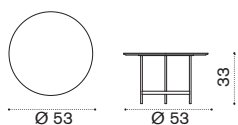

 → 1  |  1 box cushion 47X47X12H 2 Kg

Coffee table Ø53 H7

  CPTCH1DGLI	Dark grey + ice white
  CPTCH1DGLEE	Dark grey + brown
  CPTCH1DGSPS	Dark grey + acquamarina

 → 9 |  1 box 58X58X10H 11 Kg

Ethimo

Calipso

Coffee table Ø53 H33

Item

Description

- ○ CPTCTH2DGLI Dark grey + ice white
- ● CPTCTH2DGLEE Dark grey + brown
- ● CPTCTH2DGPSP Dark grey + acquamarina

-
- COVER665 Rain cover Ø 55 x h33

→ 10 | 1 box 58X58X43H 12 Kg