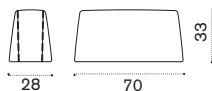

Calipso

Short back cushion

Item	Description
● CPCUSCM1O001	Back cushion, soft ivory melange
● CPCUSCM1O732	Back cushion, aquamarine
.....	
● COVER663	Rain cover 71 x 28 h33,5

→ 4 | 1 box cushion 72X30X35H 6 Kg

Long back cushion

● CPCUSCM2O001	Back cushion, soft ivory melange
● CPCUSCM2O732	Back cushion, aquamarine
.....	
● COVER664	Rain cover 100 x28 xh 33,5