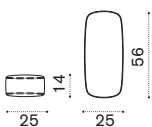

→ 1 | 1 box cushion 27X27X60H 2 Kg