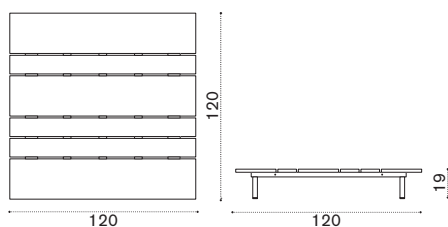

Calipso

Module 120x120

Item	Description
CPBAM1T1DG	Teak + alu. dark grey
COVER660	Rain cover 121 x121xh34

→ 27 | 1 box 128X128X20H 30 Kg

Module 120x180

CPBAM2T1DG	Teak + alu. dark grey
COVER661	Rain cover 121 x 181 h34