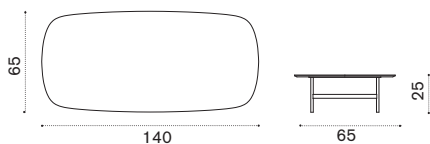

 → 1  |  1 box cushion 47X47X12H 2 Kg

Coffee table Ø53 H7

  CPTCH1DGLI	Dark grey + ice white
  CPTCH1DGLEE	Dark grey + brown
  CPTCH1DGSPS	Dark grey + acquamarina

 → 9 |  1 box 58X58X10H 11 Kg

Ethimo

Calipso

Coffee table Ø53 H33

Item

Description

- ○ CPTCTH2DGLI Dark grey + ice white
- ● CPTCTH2DGLEE Dark grey + brown
- ● CPTCTH2DGPSP Dark grey + acquamarina

-
- COVER665 Rain cover Ø 55 x h33

→ 10 | 1 box 58X58X43H 12 Kg

Coffee table 140x65x25H

- ○ CPTCRM2DGLI Dark grey + ice white
- ● CPTCRM2DGLEE Dark grey + brown

-
- COVER666 Rain cover 141 x 66 h24

→ 30 | 1 box 145X70X28H 32 Kg

Coffee table 80x35x7H

- ○ CPTCRM1DGLI Dark grey + ice white
- ● CPTCRM1DGLEE Dark grey + brown