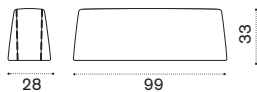

→ 5,5 | 1 box cushion 101X30X35H 7 Kg

Armrest cushion

● CPCUBRO001	Armrest cushion, soft ivory melange
● CPCUBRO732	Armrest cushion, aquamarine